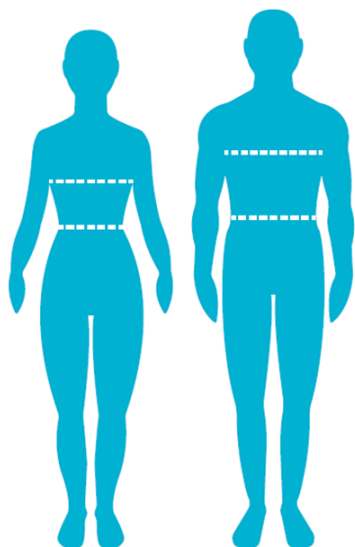

CLUB MARINE MERCHANDISE SIZE CHART

MEN'S	X Small	S	M	L	XL	2XL
Height	5'2"-5'4" 157-162cm	5'5"-5'7" 165-170cm	5'8"-5'10" 173-178cm	5'11"-6'1" 180-185cm	6'2"-6'4" 188-193cm	6'5"-6'7" 195-200cm
Chest	31"-33" 79-84cm	34"-36" 86-91.5cm	37"-39" 94-99cm	40"-42" 101.5-106.5	43"-45" 109-114cm	46"-48" 117-122cm

WOMEN'S	8	10	12	14	16	18
Waist	25" 64cm	27" 69cm	29" 74cm	31" 79cm	33" 84cm	35" 89cm
Chest	32" 81cm	34" 86cm	36" 91.5cm	38" 96.5cm	40" 101.5cm	42" 106.5cm

HOW TO MEASURE

Chest:	Place tape under arm and measure around the full part of your chest
Waist:	Measure around your natural waistline